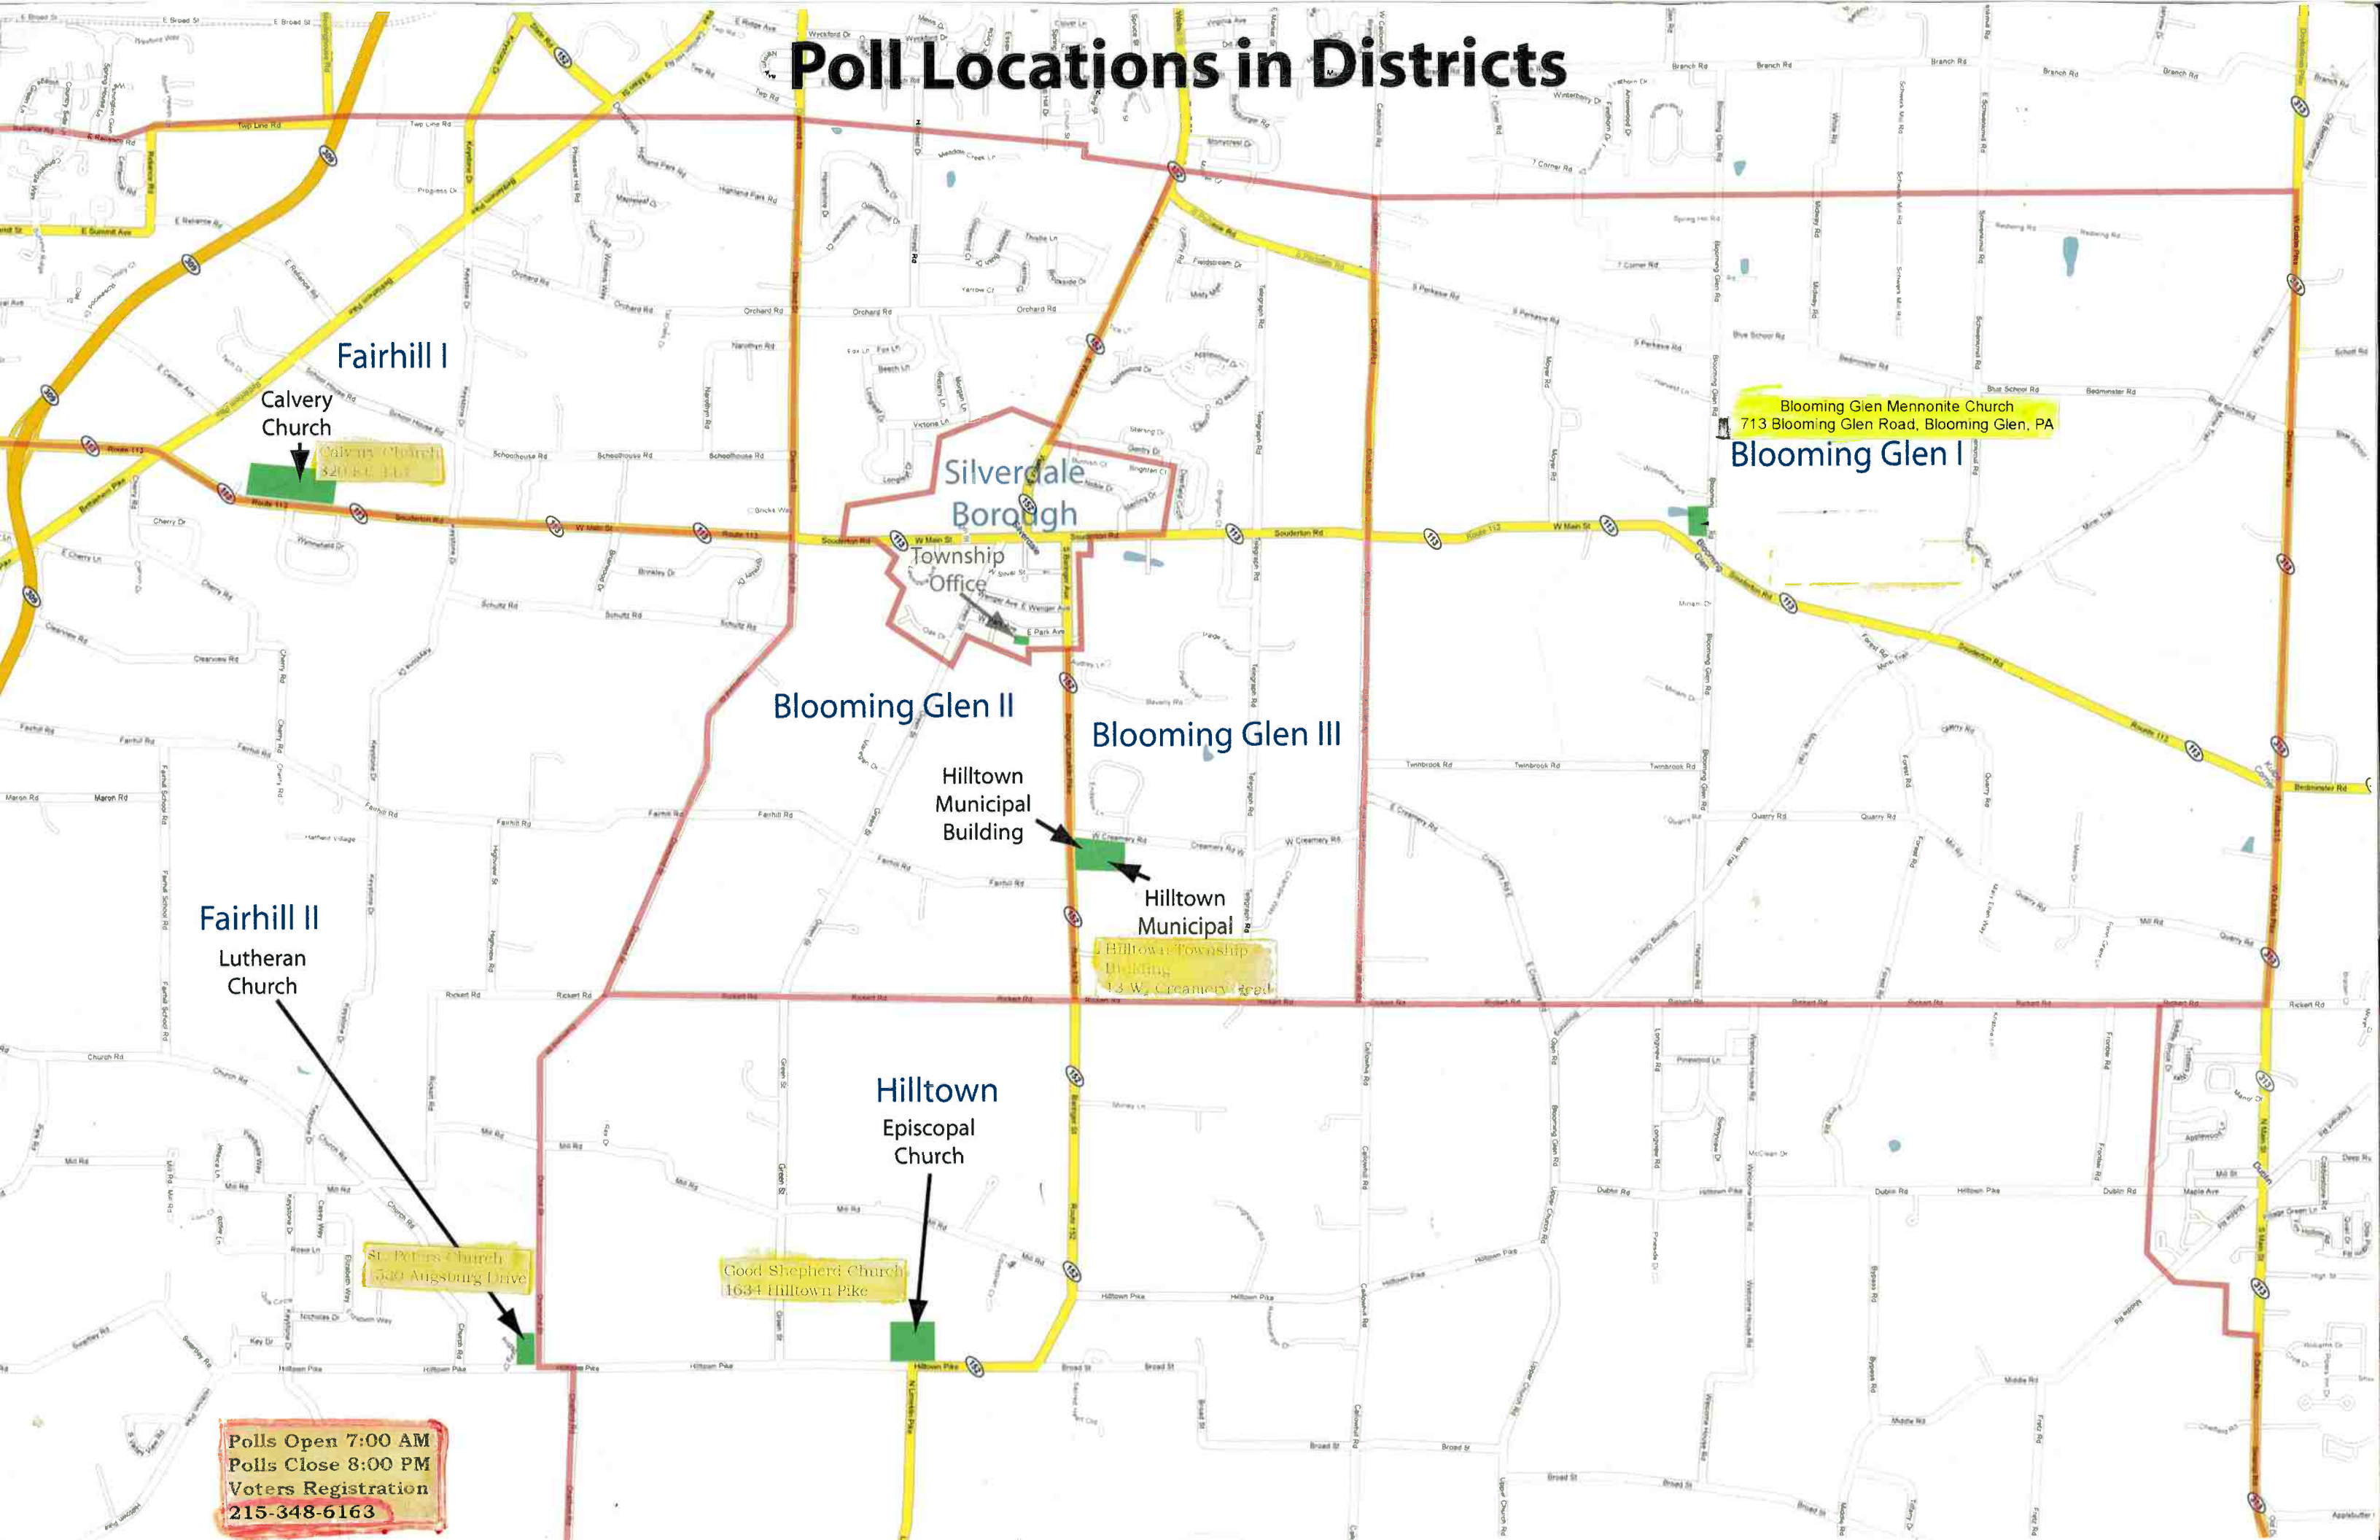

Poll Locations in Districts

Fairhill I

Calvary Church

Calvary Church
320 E. 112

Blooming Glen Mennonite Church
713 Blooming Glen Road, Blooming Glen, PA
Blooming Glen I

Silverdale
Borough

Township
Office

Blooming Glen II

Blooming Glen III

Hilltown
Municipal
Building

Hilltown
Municipal

Hilltown Township
Building
13 W. Creamery Rd.

Fairhill II

Lutheran
Church

St. Peter's Church
500 Augsburg Drive

Good Shepherd Church
1634 Hilltown Pike